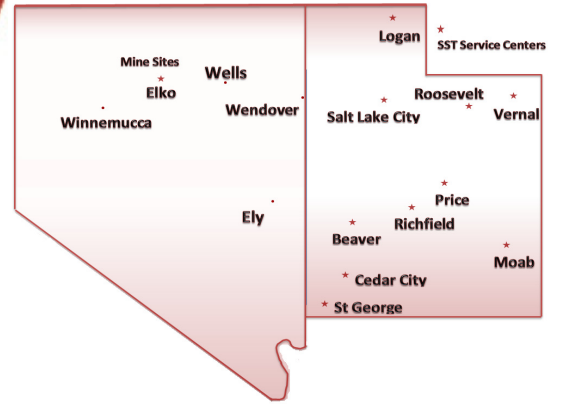

SST

SUPERIOR SERVICE TRANSPORT
(801) 462-2535

www.ShipSST.com

Your source for LTL Freight Delivery for
Utah and Central Nevada

Service Area Points List and Transit Time

To Schedule a Pick Up Call / email:

- Salt Lake City and the Wasatch Front (801) 462-2535 or by email at Dispatch.SLC@ShipSST.com
- Uintah Basin (435) 789-0330 or by email at Dispatch.EaUtah@ShipSST.com
- Central and Southern Utah (801) 462-2535 or by email at Dispatch.SoUtah@ShipSST.com

CITY	ZIP	TERM	TRANSIT TIME
ABRAHAM, UT	84635	RCH	ND
ADAMSVILLE, UT	84713	RCH	ND
ALPINE, UT	84004	SLC	ND
ALTA, UT *	84092	SLC	SCHED
ALTAMONT, UT	84001	RSV	ND
ALTONAH, UT	84002	RSV	ND
AMALGA, UT	84335	SLC	ND
AMERICAN FORK, UT	84003	SLC	ND
ANABELLA, UT	84711	RCH	ND
ANCHORAGE, UT	84015	SLC	ND
ANTIMONY, UT	84712	RCH	T
APPLE VALLEY, UT	84737	SGU	TH
ARAGONITE, UT *	84029	SLC	W
ARCADIA, UT	84012	RSV	ND
ARSENAL, UT	84015	SLC	ND
ATKINSON, UT	84060	SLC	ND
ATWOOD, UT	84107	SLC	ND
AURORA, UT	84620	RCH	ND
AUSTIN, UT	84754	RCH	ND
AVON, UT	84328	SLC	ND
AXTEL, UT	84621	RCH	ND
BACCHUS, UT	84044	SLC	ND
BAKER, NV *	89311	RCH	SCHED
BALLARD, UT	84066	RSV	ND
BASKIN, UT	84024	SLC	W
BATTLE MOUNTAIN, NV	89820	EKO	T,TH
BAUER, UT	84071	SLC	ND
BEAR RIVER CITY, UT	84301	SLC	W
BEAVER, UT	84713	RCH	ND
BECKS, UT	84101	SLC	ND
BELMONT HEIGHTS, UT	84070	SLC	ND
BENJAMIN, UT	84660	SLC	ND
BENNION, UT	84118	SLC	ND
BENSON, UT	84335	SLC	ND
BEOWAWE, NV	89821	EKO	SCHED
BERYL, UT *	84714	CDC	W
BICKNELL, UT	84715	RCH	T
BINGHAM CANYON, UT	84006	SLC	ND
BINGHAM CITY, UT	84006	SLC	ND
BLANDING, UT	84511	MOA	T,TH
BLOOMINGTON, UT	84770	SGU	ND
BLUEBELL, UT	84007	RSV	ND
BLUFF, UT *	84512	MOA	SCHED
BLUFFDALE, UT	84065	SLC	ND
BONANZA, UT	84008	VRU	ND
BONETA, UT	84001	RSV	ND
BONNIE, UT	84057	SLC	ND
BOTHWELL, UT	84337	SLC	W
BOTTLE CREEK, NV	89445	EKO	T,TH