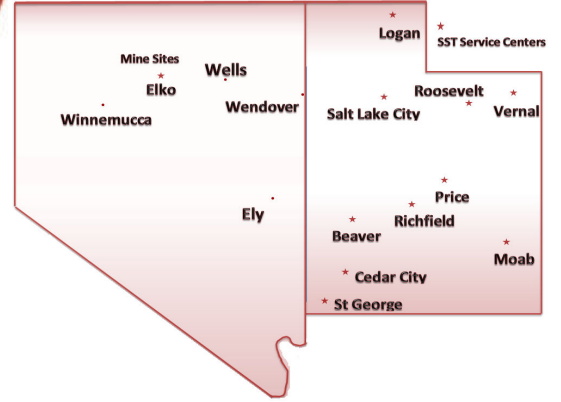

SST

SUPERIOR SERVICE TRANSPORT
(801) 462-2535

www.ShipSST.com

Your source for LTL Freight Delivery for
Utah and Central Nevada

Service Area Points List and Transit Time

To Schedule a Pick Up Call / email:

- Salt Lake City and the Wasatch Front (801) 462-2535 or by email at Dispatch.SLC@ShipSST.com
- Uintah Basin (435) 789-0330 or by email at Dispatch.EaUtah@ShipSST.com
- Central and Southern Utah (801) 462-2535 or by email at Dispatch.SoUtah@ShipSST.com